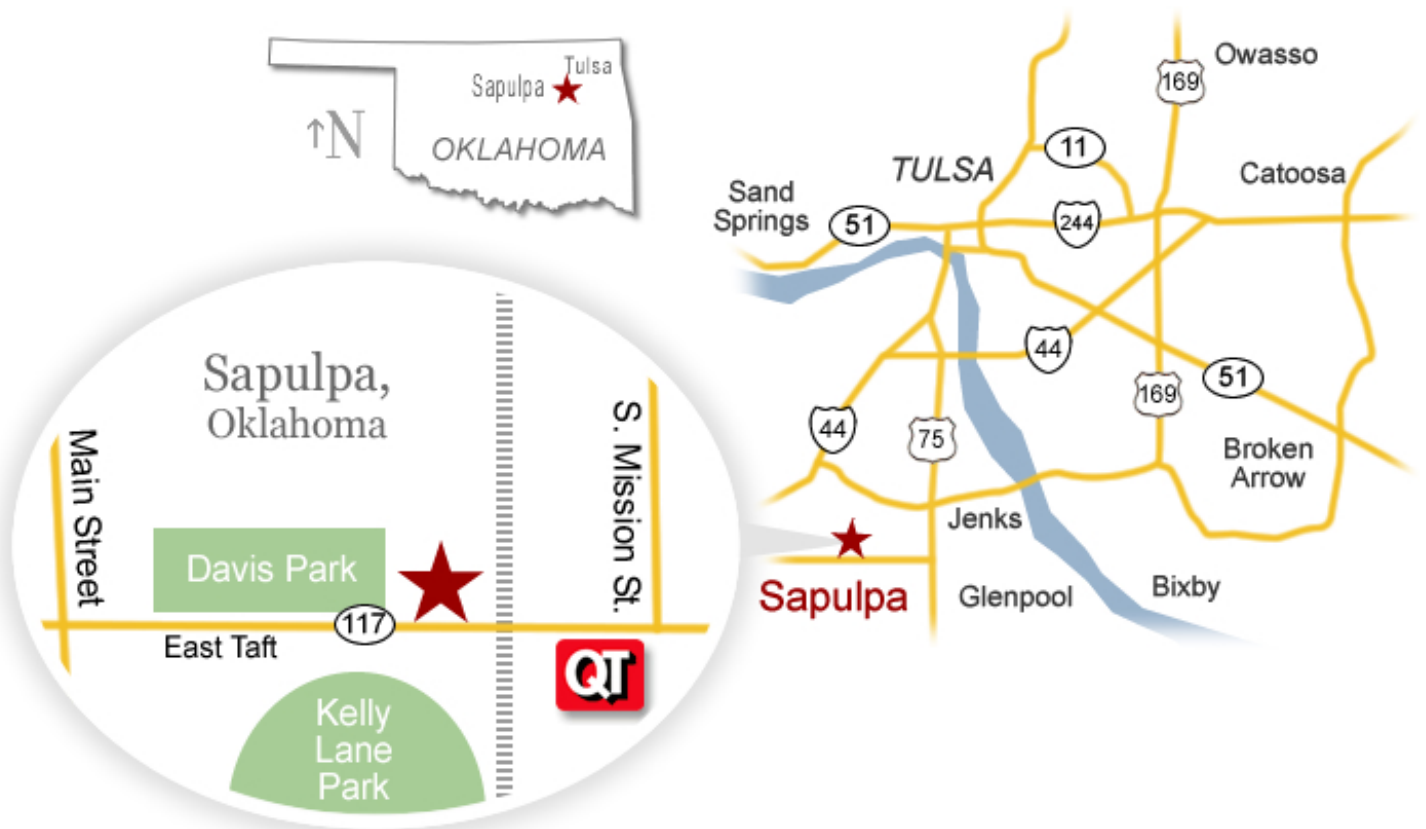

RABY'S HEARTH & MORE

605 East Taft - Sapulpa, OK 74066

918-224-1488